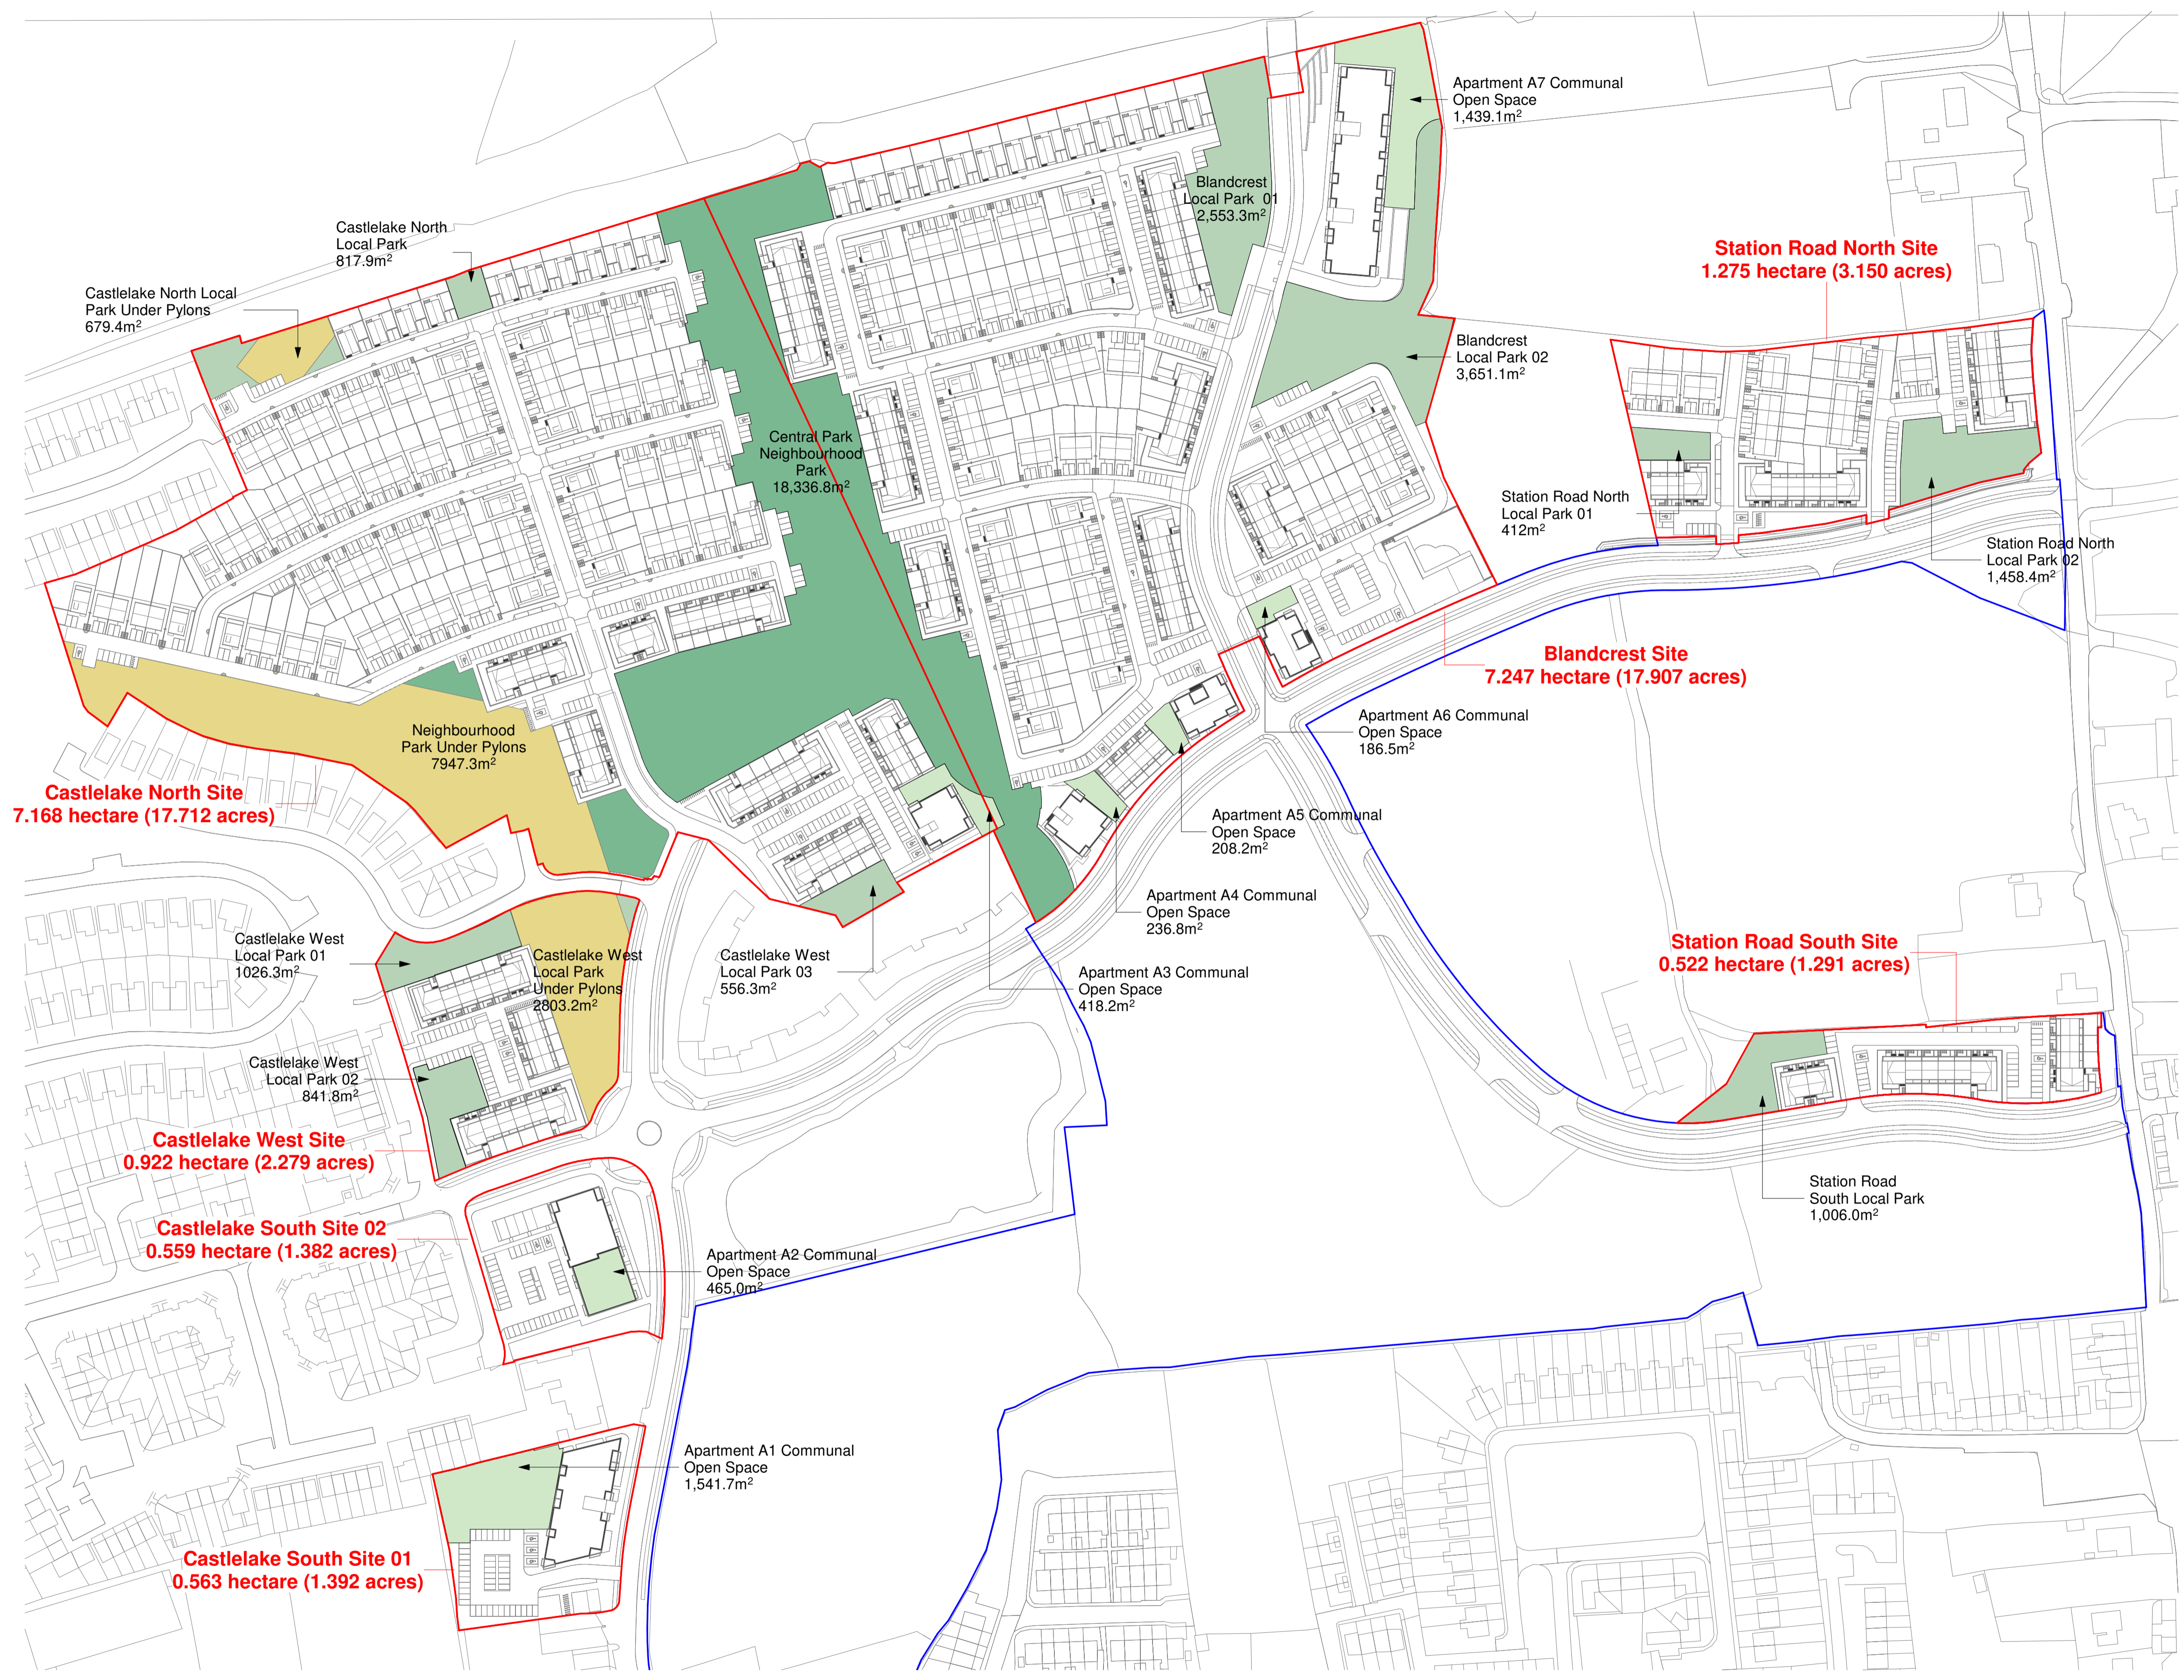

REV	DATE	DESCRIPTION	DRWN	CHKD	APPRD
P01	06.06.22	Issue for SHD Stage 3 Submission	LC	MT	PCM

Legend

- Undevelopable Area
- Local Park
- Communal Open Space
- Neighbourhood Park

PUBLIC OPEN SPACE		
within Developable Area		
Type	Provided (m²)	
Castlelake West Local Park 01	1,026.3	
Castlelake West Local Park 02	841.8	
Castlelake West Local Park 03	556.3	
Castlelake North Local Park	817.9	
Central Park Neighbourhood Park	18,336.8	
Blandcrest Local Park 01	2,553.3	
Blandcrest Local Park 02	3,651.1	
Station Road North Local Park 01	412.0	
Station Road North Local Park 02	1,458.4	
Station Road South Local Park	1,006.0	
Total	30,659.9	
Required	Provided	Additional (m²)
Public	19,923.9	10,736.0
Duplex Communal Open Spaces	2,228.0	10,736.0
%	18.5%	6.5%
within Site Area		
Type	Provided (m²)	
Castlelake West Local Park Under Pylons	2,803.2	
Neighbourhood Park Under Pylons	7,947.3	
Castlelake North Local Park Under Pylons	679.4	
Total	11,429.9	
Total On-Site	42,089.8	

APARTMENTS COMMUNAL AMENITY SPACES		
Communal Indoor Spaces		
Type	Provided (m²)	
A1	409.4	
A2	355.4	
A3	106.6	
A4	106.6	
A5	145.6	
A6	145.6	
A7	501.7	
Total	1,770.9	
Communal Outdoor Spaces		
Type	Provided (m²)	
A1	1,541.7	
A2	465.0	
A3	418.2	
A4	236.8	
A5	208.2	
A6	186.5	
A7	1,439.1	
Total	4,495.5	
Required	Provided	Additional (m²)
Total	1,576.0	4,690.4

1 Public & Communal Open Space Key Plan
1 : 1500

WILSON ARCHITECTURE
OMM | W

St. Patrick's Place, Wellington Road, Cork +353 (0)21 4555255 info@wilsonarchitecture.ie
34 Pembroke Road, Dublin 4 +353 (0)1 4601866 www.wilsonarchitecture.ie

Residential Development at Carrigrohilly, Co. Cork	Public and Communal Open Spaces Provision
FILE NAME: CHD-WIL-ZZ-ZZ-DR-A-0054	DWG NO: S01 P01
DATE: 2118	SCALE: As Indicated

© COPYRIGHT This drawing or design may not be reproduced without permission.